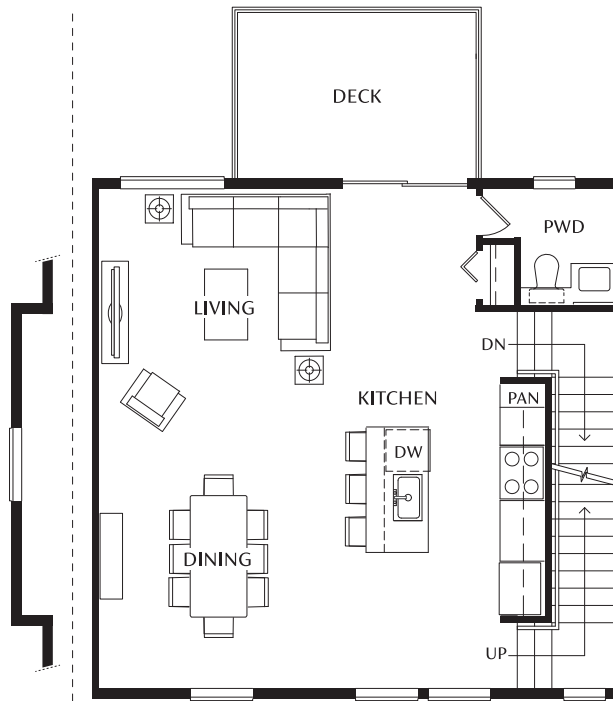

BLACKBERRY WALK 3

B/B1

3 BEDROOM

B 1419 SF

B1 1428 SF

B / B1
Lower Floor

B1 | B
Main Floor

B / B1
Upper Floor