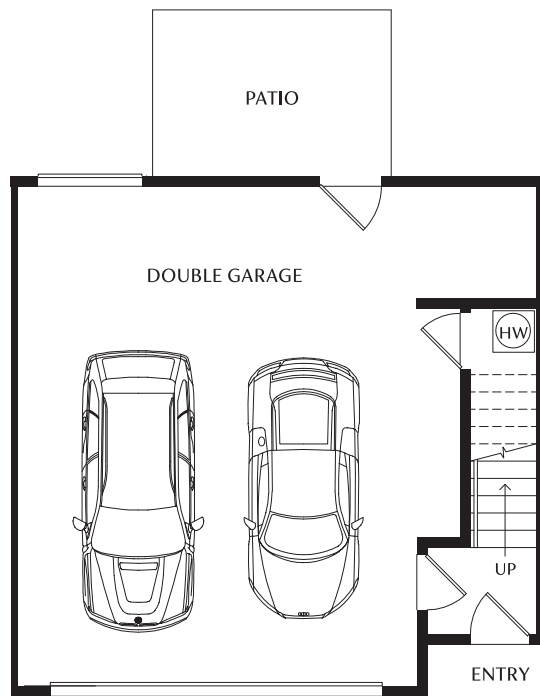

BLACKBERRY WALK 3

B/B1

3 BEDROOM

B 1419 SF

B1 1428 SF

B / B1
Lower Floor

B1 | B
Main Floor

B / B1
Upper Floor