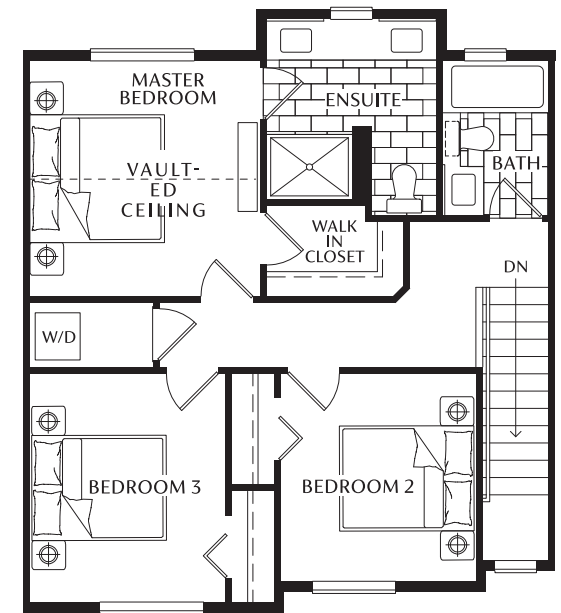

BLACKBERRY WALK 3

B/B1

3 BEDROOM

B 1419 SF

B1 1428 SF

B / B1
Lower Floor

B1 | B
Main Floor

B / B1
Upper Floor