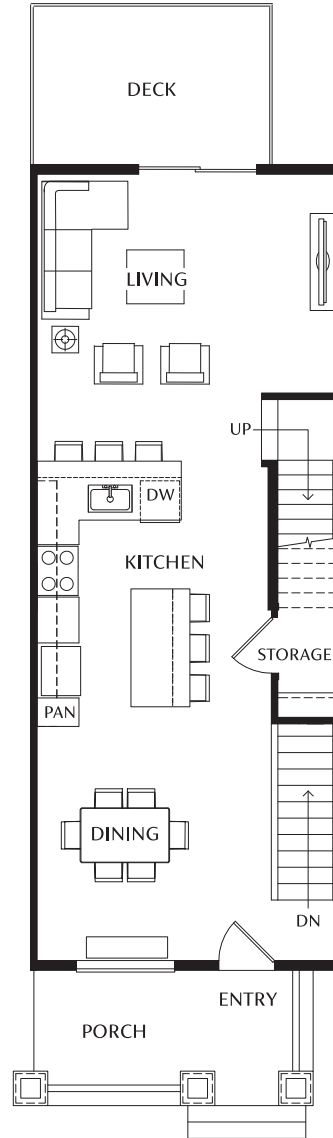

# BLACKBERRY WALK 3

C

3 BEDROOM + FLEX

C 1684-1705 SF

C  
Lower Floor

C  
Main Floor

C  
Upper Floor