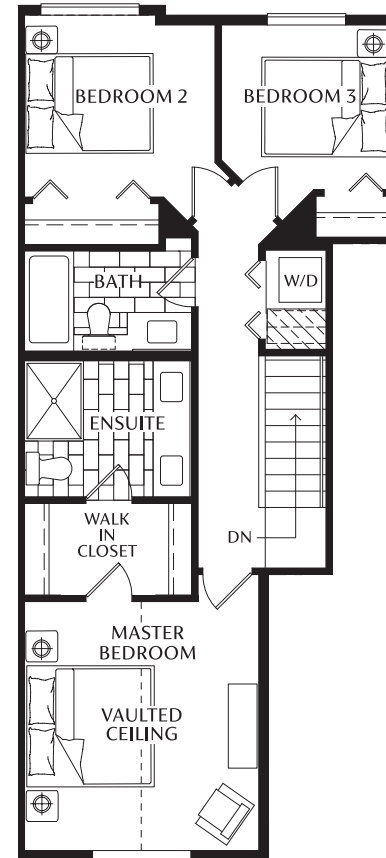

# BLACKBERRY WALK 3

C

3 BEDROOM + FLEX

C 1684-1705 SF

C  
Lower Floor

C  
Main Floor

C  
Upper Floor